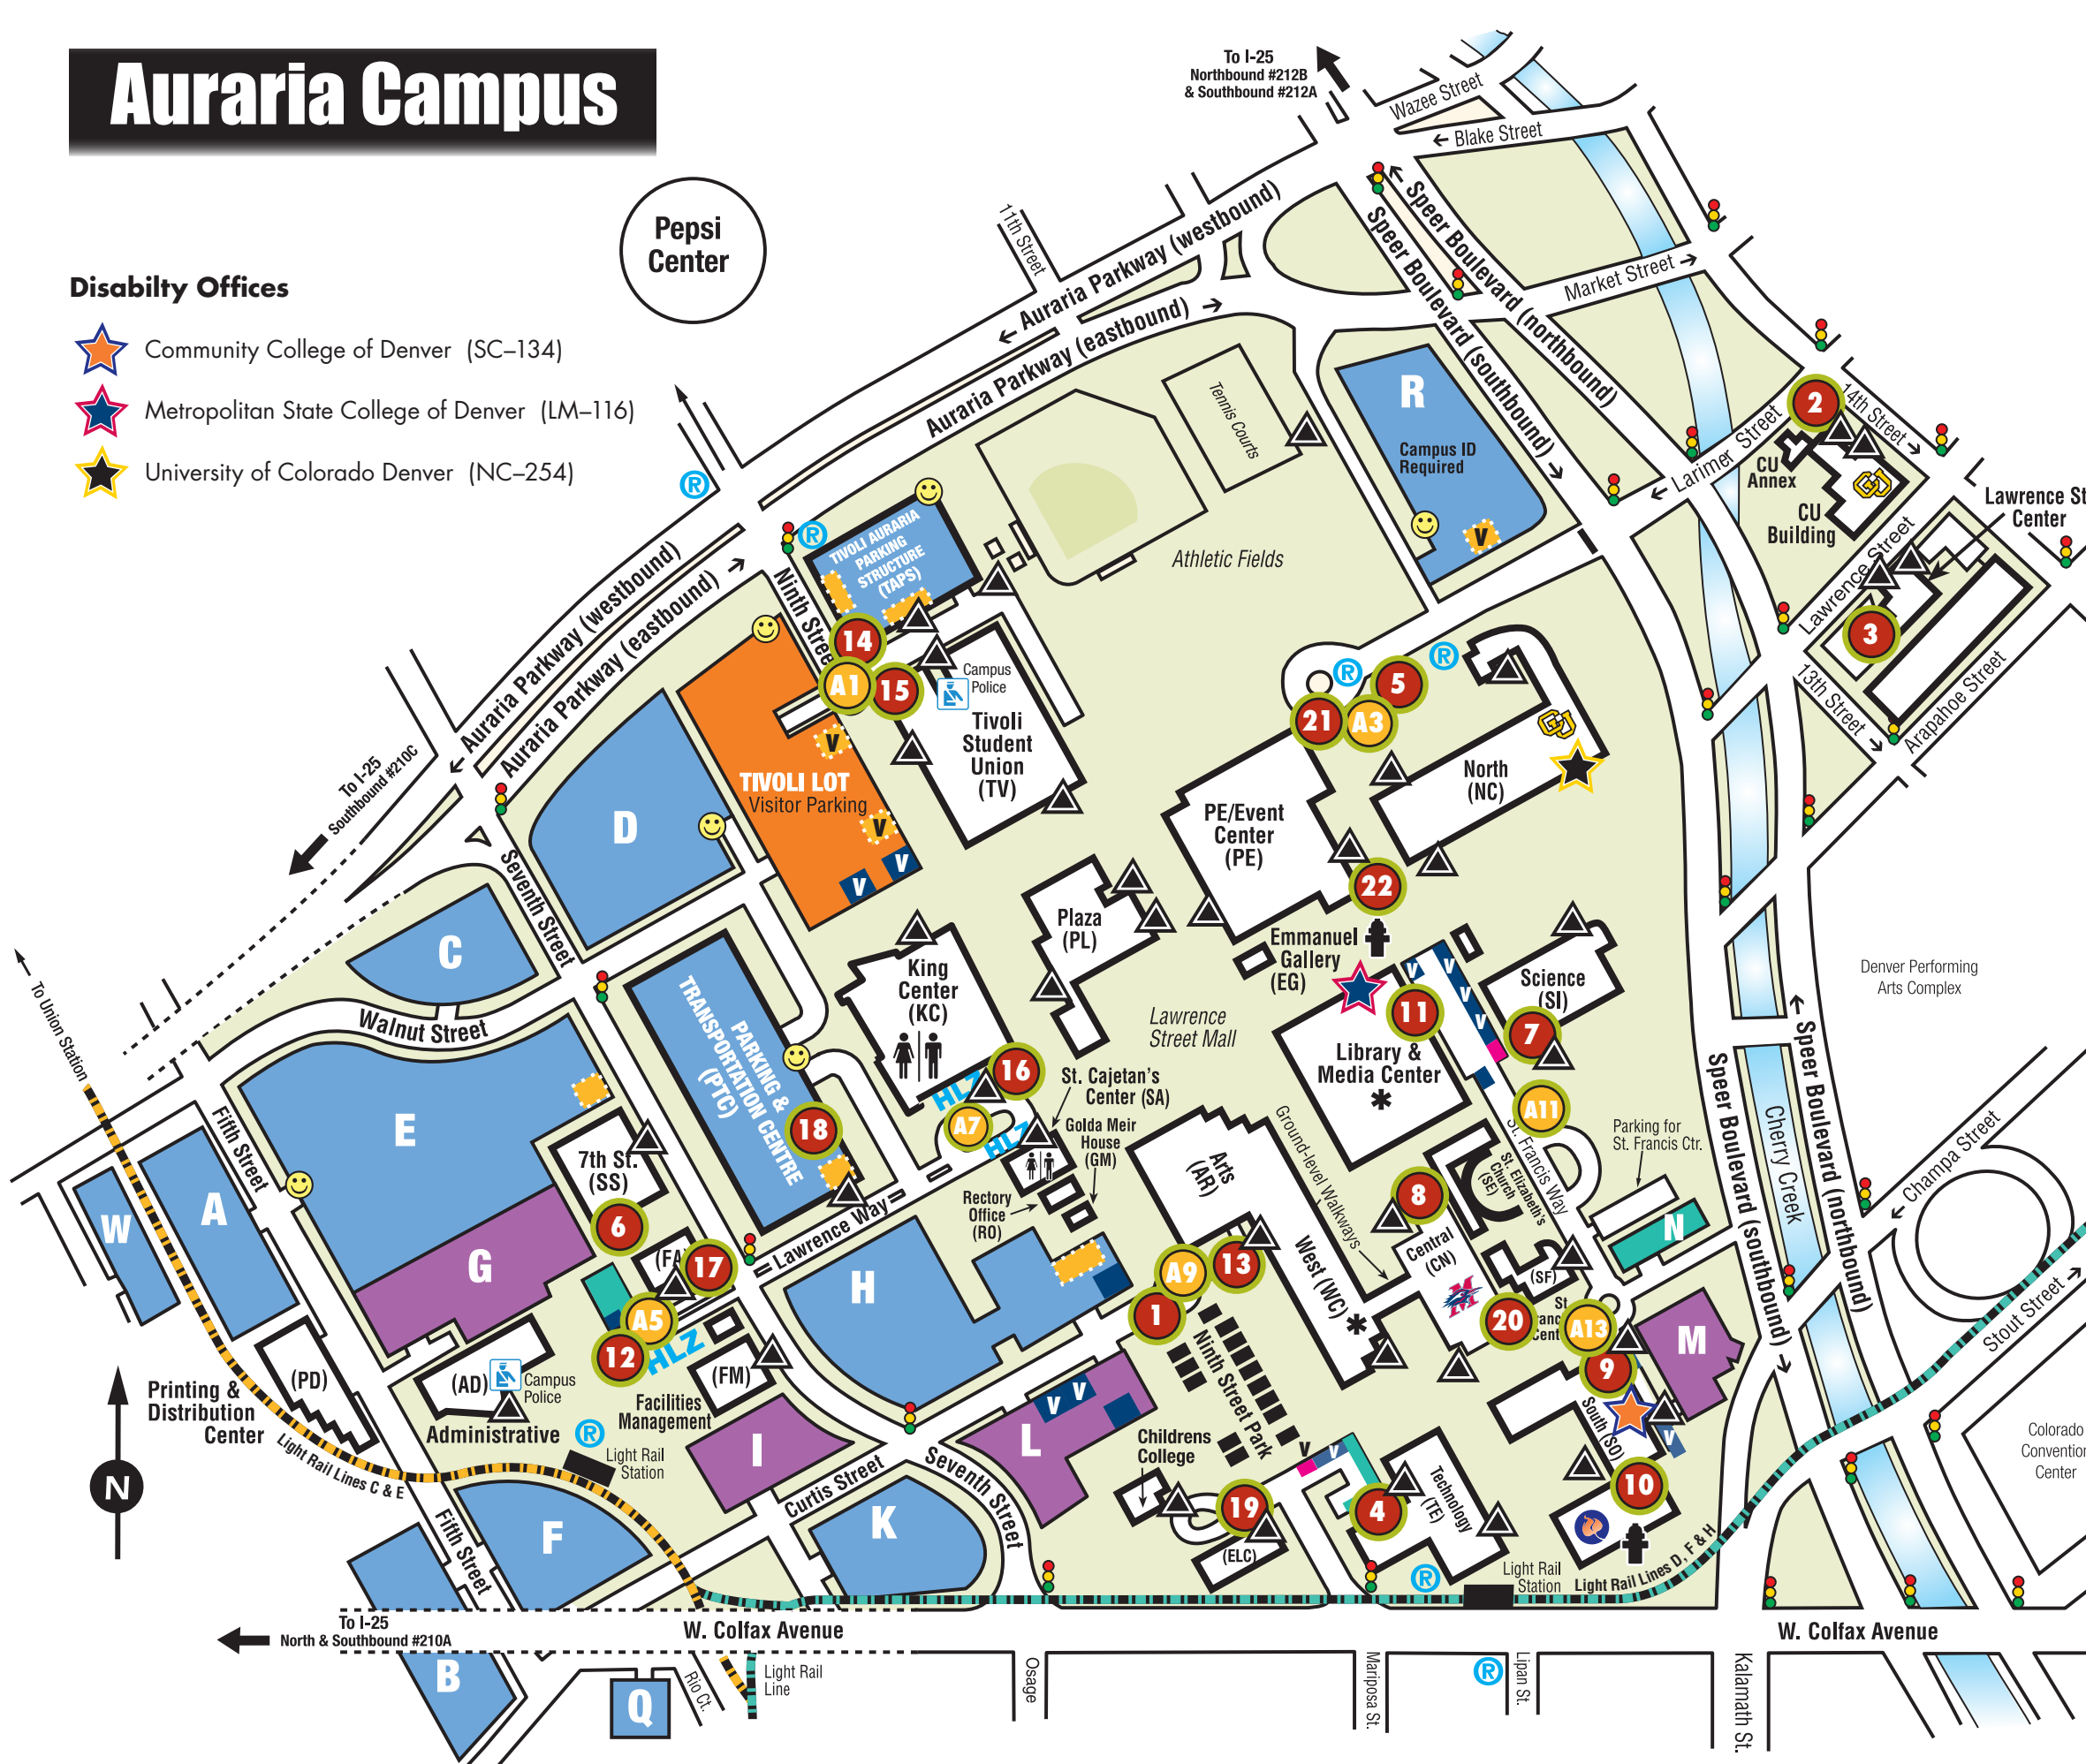

## Disability Offices

-  Community College of Denver (SC-134)
-  Metropolitan State College of Denver (LM-116)
-  University of Colorado Denver (NC-254)

-  Dog Relief Area
  -  Handicap Accessible Entries
  -  Handicap Permit Area
  -  Handicap Meters
  -  Handicap Daily-Fee Spaces
  -  Attended Lot
  - HLZ** Handicap Loading Zone
  - V** Van-Accessible Spaces
  -  RTD Stop
  -  RTD Access-a-Ride Stop (with location #)
  -  **Auraria Campus Handivan/Nightrider Stops**
- |                                    |                                     |
|------------------------------------|-------------------------------------|
| 1 Mercantile/Einstein Bros. Bagels | 13 Arts Breezeway                   |
| 2 CU Building                      | 14 Tivoli Auraria Parking Structure |
| 3 Lawrence Street Center           | 15 Tivoli Huts                      |
| 4 Techology Building               | 16 King Center                      |
| 5 North Classroom                  | 17 Facilities Annex                 |
| 6 7th St. Classroom                | 18 Parking & Transportation Center  |
| 7 Science Building                 | 19 Child Care Center                |
| 8 Central Classroom                | 20 Central Classroom (Alley)        |
| 9 South Classroom Patio            | 21 PE/Event Center                  |
| 10 South Classroom Ramp            | 22 PE/Event Center Ramp Circle      |
- And all other parking lots on the Auraria Campus including: A, B, C, D, E, F, G, H, I, K, L, M, N, Q, R, W, and the light rail stations.
-  **Unisex Bathroom Locatons:** KC-100E & SA-R102
  - King Center:** Unisex bathroom access is located downstairs on the south-side (lobby level)
  - St. Cajetan's:** Auditorium access ramp located south of front doors near Rectory Office; Unisex bathroom access is located downstairs on the north-side
  -  **West Classroom:** Second floor accessed from elevators CN & AR buildings
  - Library/Media Center:** Library accessed from west-side (front); Media Center accessed from east-side (back); Access Center accessed from west-side (front)